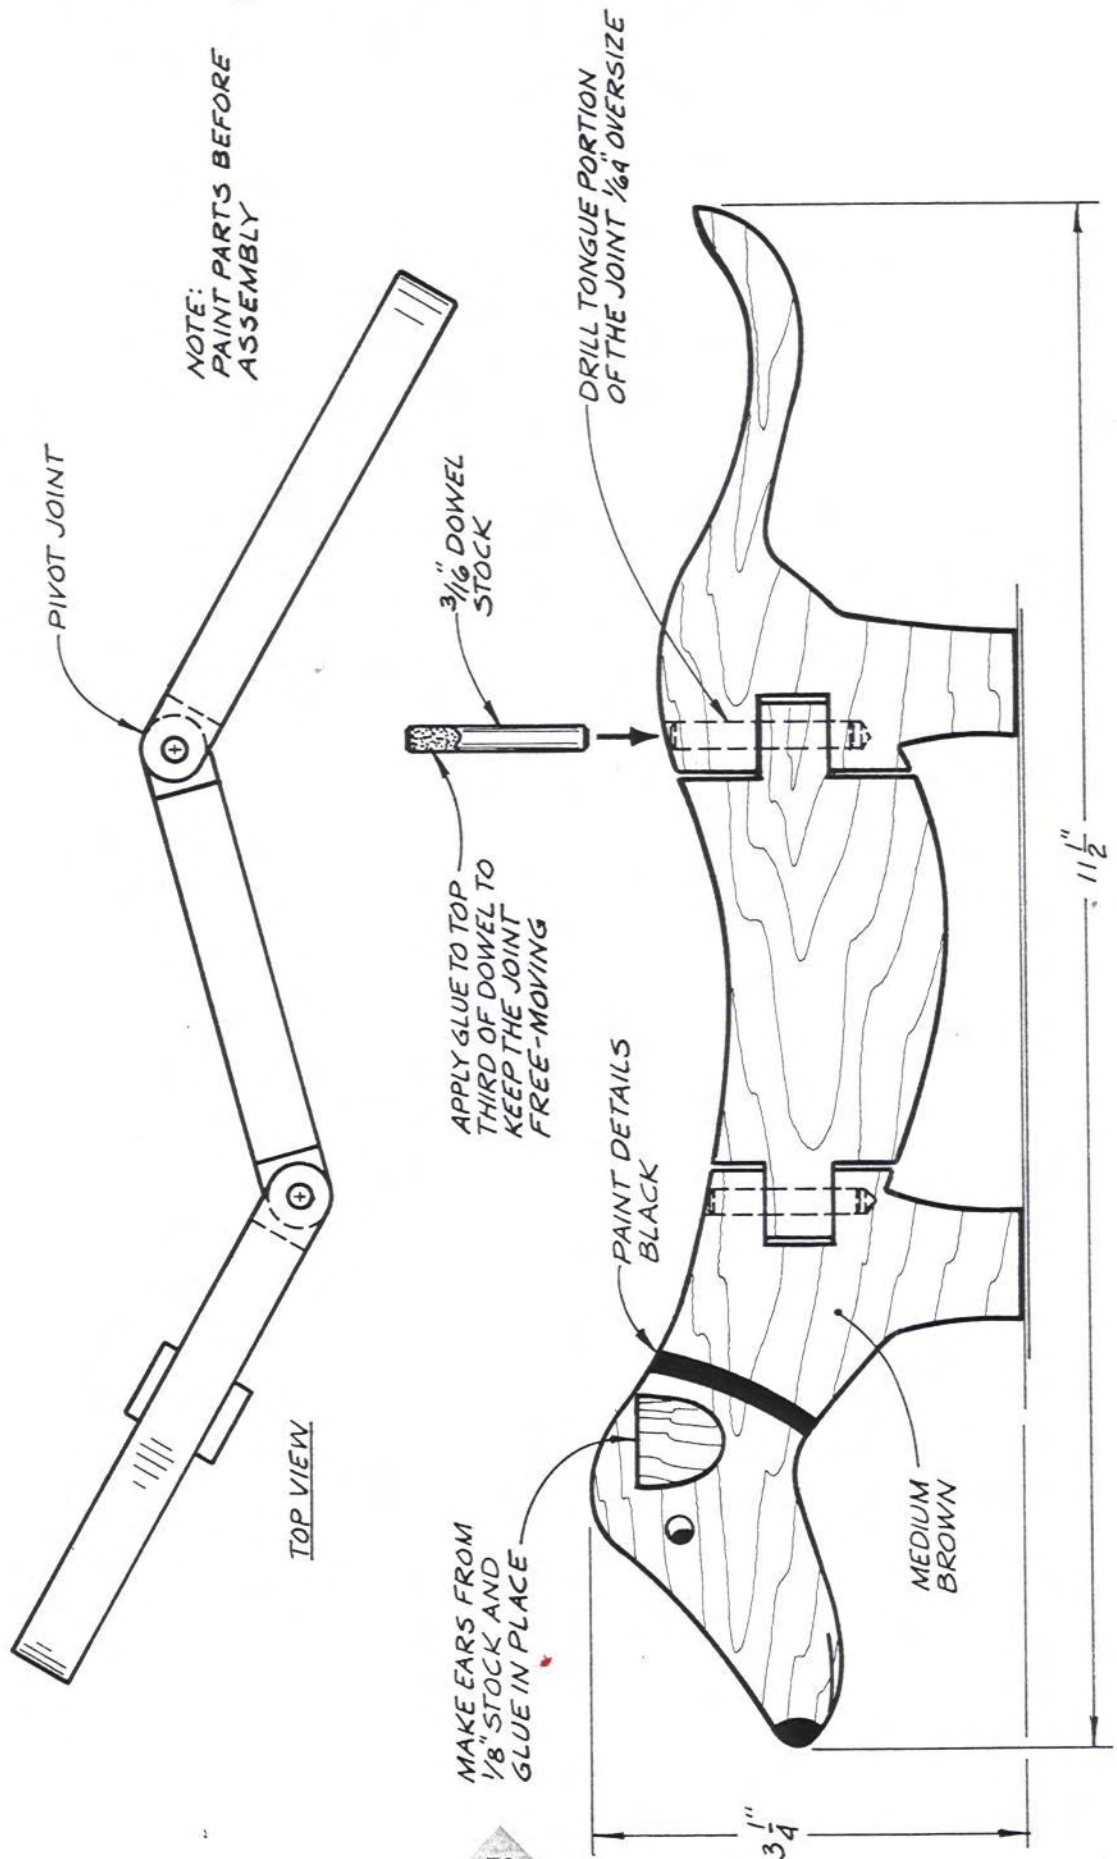

HINGED DACHSHUND

073

FULL-SIZE PATTERNS

HEAD
1/2" THICK

BODY
1/2" THICK

TAIL
1/2" THICK