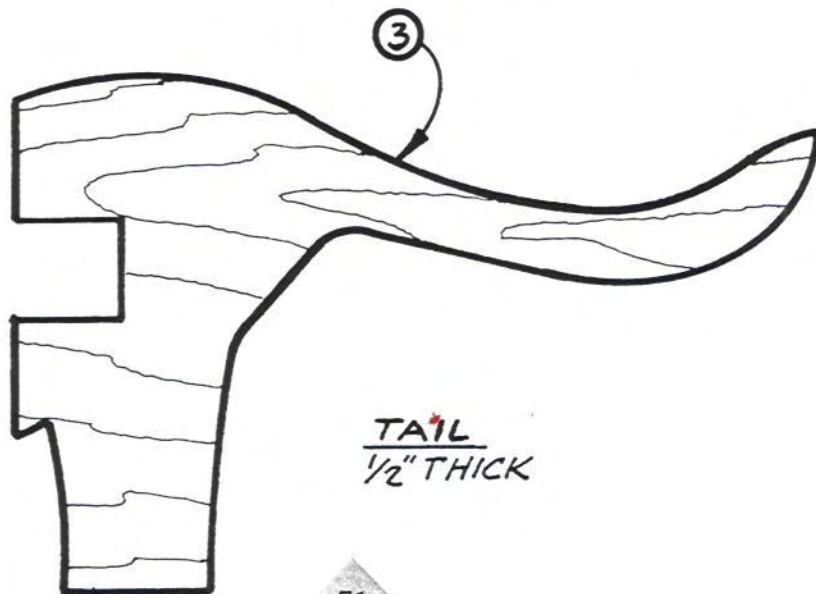

HINGED DACHSHUND

073

FULL-SIZE PATTERNS

HEAD
1/2" THICK

BODY
1/2" THICK

TAIL
1/2" THICK